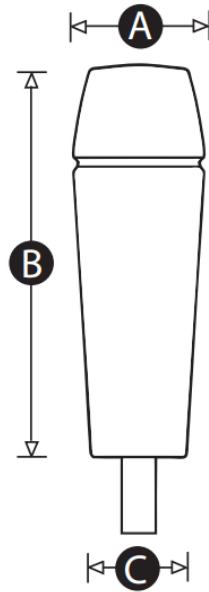

## G08MPH Male Duroplast Handle

**Material**

- Body: Duroplast, gloss black
- Thread: Zinc plated steel

Part No.	A	B	C	Thread Size	Thread Length
G08MPH-4511S	18	40	12	M5	5
G08MPH-2885R				M6	10
G08MPH-4510P	20	60	14	M6	6
G08MPH-1378V				M6	12
G08MPH-1379R				M8	12
G08MPH-2900X	24	80	18	M6	15
G08MPH-4509U				M8	8
G08MPH-1397W				M8	15
G08MPH-1414U	28	95	20	M10	20
G08MPH-4508R				M8	12
G08MPH-4287W	30	110	22	M10	20
G08MPH-1435Y				M12	20